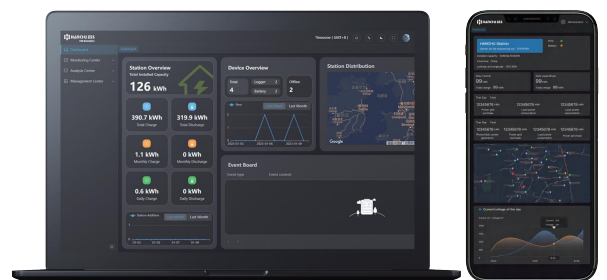

HVES Home H Series

Model	HOME-ESS-HV-2.7K					
Cell Type	LFP(LiFePo4)					
Module Capacity	2.7kWh					
Module Weight	25.4Kg					
Number of Modules	3	4	5	6	7	8
System Structure						
Nominal Energy	8.1kWh	10.8kWh	13.5kWh	16.2kWh	18.9kWh	21.6kWh
Nominal Voltage	153.6V	204.8V	256V	307.2V	358.4V	409.6V
Dimension(W*D*H)	650*225*728mm	650*225*890mm	650*225*1052mm	650*225*1214mm	650*225*1376mm	650*225*1538mm
Weight	89.05Kg	114.4Kg	139.75Kg	165.1Kg	190.45Kg	215.8Kg
Charging Temperature	From -5 to 55°C					
Discharging Temperature	From -20 to 60°C					
Depth of Discharge	95% DOD					
Nominal Charge/Discharge Current	25A					
Max. Charge/Discharge Current	50A					
Cycle Life	>6000, 25°C					
Enclosure Protection Rating	IP65					
Max. Battery Module per System	8					
Cooling Type	Natural convection					
Humidity	5%~95%					
Altitude	<2000					
Warranty	10 years					
Communication	CAN/RS485/WIFI/Bluetooth					
Battery Safety	IEC 62619/CE					
Transportation Certification	UN38.3					

IoT Technology Smart Systematic EMS Based on AI

An all-round platform to power your life

- ✓ Smart control to optimize your energy allocation provide 24/7 automatic monitoring
- ✓ Thoughtful cloud service for preserving batteries providing remote diagnostics or upgrades
- ✓ Intelligent technology extends battery life anticipates and resolves potential problems

Product Info

Official Website

✉ info@hanchuess.com
☎ 0510-88865288

🌐 www.hanchuess.com
📍 No.588 Jinhui Road, Huishan District, 214177 Wuxi, Jiangsu, China